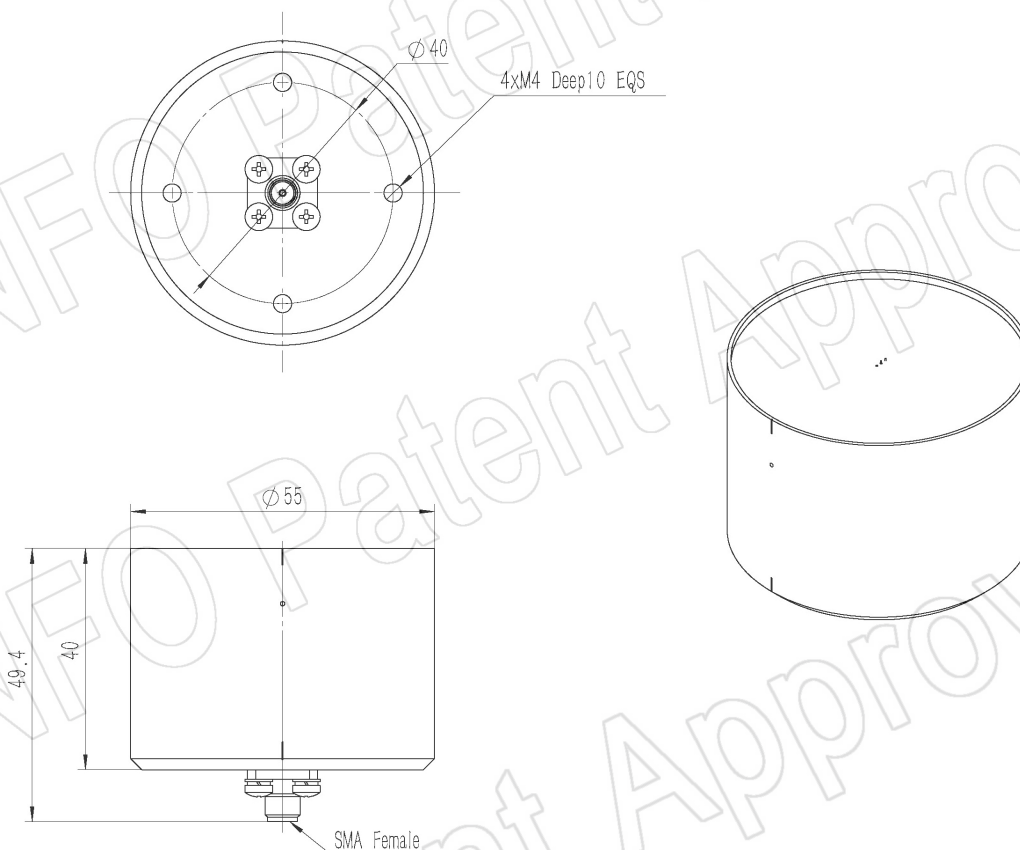

For reference only. See data sheet for the detailed specifications.

Technical Specification

Frequency Range(GHz)	2.0 - 8.0
Gain(dBic)	-8.0 - 6.0
	0 Typ.
Polarization	RHCP or LHCP
Axial Ratio(dB)	2.0 Typ.
	3.0 Max.
3dB Beamwidth(deg)	E Plane: 153 - 57
	H Plane: 156 - 57
VSWR	2.0: 1 Typ.
	3.0: 1 Max.
Connector	SMA-Female
Material	Al
Size(mm)	55 x 55 x 49.4
Net Weight(Kg)	0.13 Around

PATENT ID (China)

ZL201921373071.0, ZL201630454714.X

Outline Drawing (Size: mm)

SMA-Female Output (P/N: LX-2080SA_RHCP or LX-2080SA_LHCP)

AINFO Inc.

China(Beijing):
China(Chengdu):
USA :

Tel: (+86) 10-6266-7326,
Tel: (+86) 28-8519-2786,
Tel: (+1) 949-639-9688,

SMA-Female Output with L Type Mounting Bracket (Option, P/N: LX-20180-MBL)

SMA-Female Output with Radome (Option, P/N: LX-2080SA_RHCPSP0 or LX-2080SA_LHCPSP0, Outdoor Application)

SMA-Female Output with Round Mounting Bracket & Radome (Option, P/N: LX-20180-MB & LX-2080SA_RHCPSP0 or LX-2080SA_LHCPSP0, Outdoor Application)