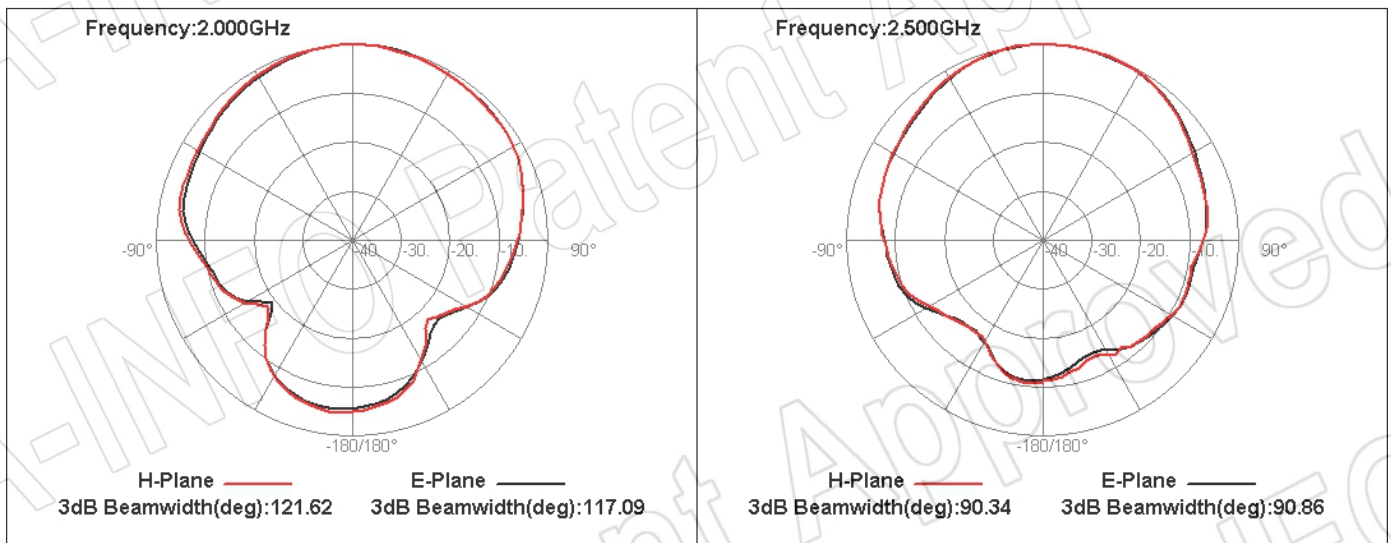

1. Gain

2. Axial Ratio

3. VSWR

4. Pattern

AINFO Inc.

China(Beijing):
China(Chengdu):
USA :

Tel: (+86) 10-6266-7326,
Tel: (+86) 28-8519-2786,
Tel: (+1) 949-639-9688,

(+86) 10-6266-7327
(+86) 28-8519-3044
(+1) 949-639-9608