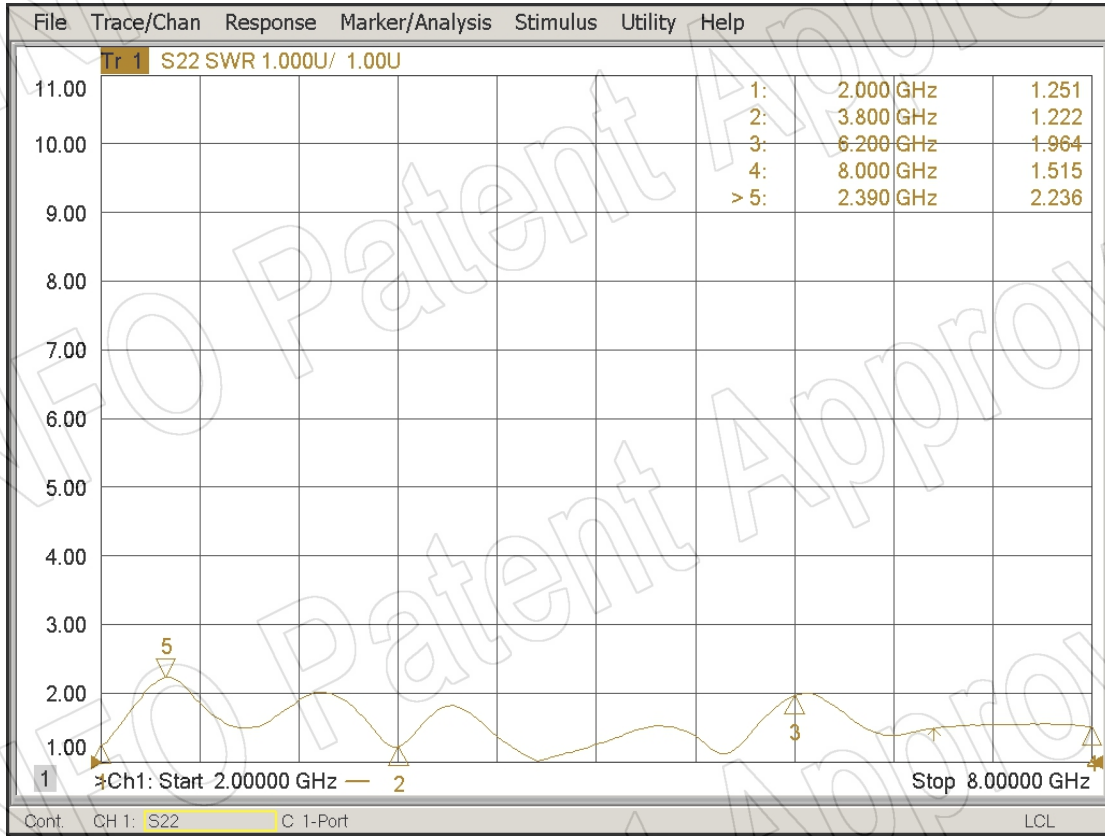

Website: www.ainfoinc.com
Email: sales@ainfoinc.com

SMA-Female Output with L Type Mounting Bracket & Radome (Option, P/N: LX-20180-MBL & LX-2080SA_RHCPSPPO or LX-2080SA_LHCPSPPO, Outdoor Application)

Test Results

1. Gain

2. Axial Ratio

3. VSWR

4. Pattern

AINFO Inc.

China(Beijing):
China(Chengdu):
USA :

Tel: (+86) 10-6266-7326,
Tel: (+86) 28-8519-2786,
Tel: (+1) 949-639-9688,

(+86) 10-6266-7327
(+86) 28-8519-3044
(+1) 949-639-9608