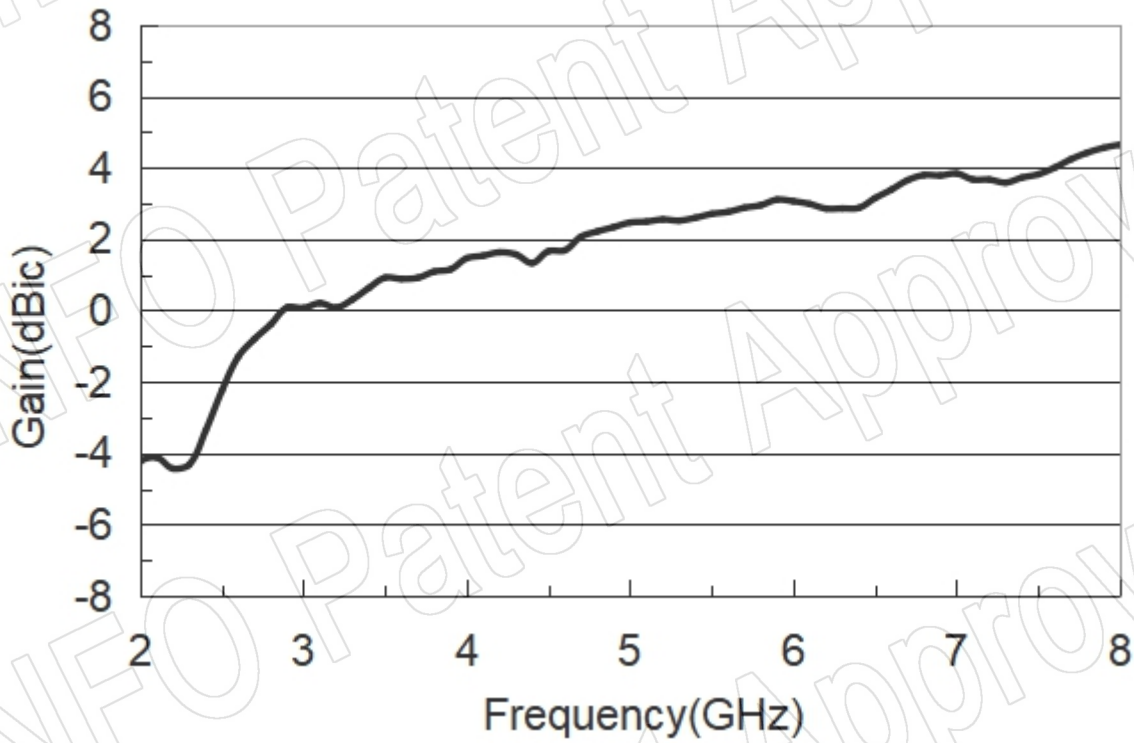

Test Results

1. Gain