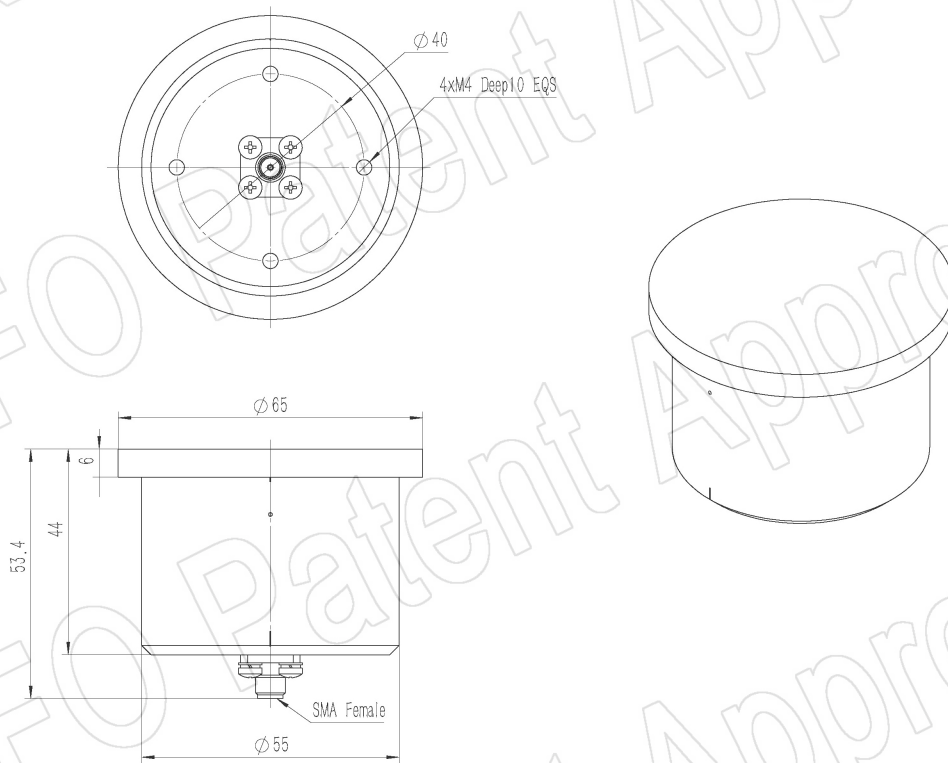

For reference only. See data sheet for the detailed specifications.

Technical Specification

Frequency Range(GHz)	2.0 - 8.0
Gain(dBic)	-8.0 - 6.0
	0 Typ.
Polarization	RHCP or LHCP
Axial Ratio(dB)	2.0 Typ.
	3.0 Max.
3dB Beamwidth(deg)	E Plane: 153 - 57
	H Plane: 156 - 57
VSWR	2.0: 1 Typ.
	3.0: 1 Max.
Connector	SMA-Female
Material	Al
Size(mm)	55 x 55 x 49.4
Net Weight(Kg)	0.13 Around

PATENT ID (China)

ZL201921373071.0, ZL201630454714.X

Outline Drawing (Size: mm)

SMA-Female Output (P/N: LX-2080SA_RHCP or LX-2080SA_LHCP)

AINFO Inc.

China(Beijing):
China(Chengdu):
USA :

Tel: (+86) 10-6266-7326,
Tel: (+86) 28-8519-2786,
Tel: (+1) 949-639-9688,

SMA-Female Output with L Type Mounting Bracket (Option, P/N: LX-20180-MBL)

SMA-Female Output with Radome (Option, P/N: LX-2080SA_RHCPSP0 or LX-2080SA_LHCPSP0, Outdoor Application)

SMA-Female Output with Round Mounting Bracket & Radome (Option, P/N: LX-20180-MB & LX-2080SA_RHCPSP0 or LX-2080SA_LHCPSP0, Outdoor Application)