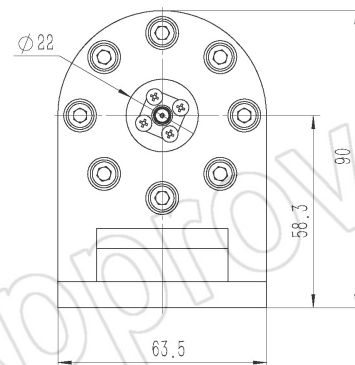

For reference only. See data sheet for the detailed specifications.

Technical Specification

Frequency Range(GHz)	2.0 - 8.0
Gain(dBic)	-8.0 - 6.0
	0 Typ.
Polarization	RHCP or LHCP
Axial Ratio(dB)	2.0 Typ.
	3.0 Max.
3dB Beamwidth(deg)	E Plane: 153 - 57
	H Plane: 156 - 57
VSWR	2.0: 1 Typ.
	3.0: 1 Max.
Connector	SMA-Female
Material	Al
Size(mm)	55 x 55 x 49.4
Net Weight(Kg)	0.13 Around

PATENT ID (China)

ZL201921373071.0, ZL201630454714.X

Outline Drawing (Size: mm)

SMA-Female Output (P/N: LX-2080SA_RHCP or LX-2080SA_LHCP)

AINFO Inc.

China(Beijing):
China(Chengdu):
USA :

Tel: (+86) 10-6266-7326,
Tel: (+86) 28-8519-2786,
Tel: (+1) 949-639-9688,

(+86) 10-6266-7327
(+86) 28-8519-3044
(+1) 949-639-9608

Fax: (+86) 10-6266-7379
Fax: (+86) 28-8519-3068
Fax: (+1) 949-639-9670

Website: www.ainfoinc.com
Email: sales@ainfoinc.com

SMA-Female Output with Round Mounting Bracket (Option, P/N: LX-20180-MB)

SMA-Female Output with L Type Mounting Bracket (Option, P/N: LX-20180-MBL)

SMA-Female Output with Radome (Option, P/N: LX-2080SA_RHCPSP0 or LX-2080SA_LHCPSP0, Outdoor Application)

SMA-Female Output with Round Mounting Bracket & Radome (Option, P/N: LX-20180-MB & LX-2080SA_RHCPSP0 or LX-2080SA_LHCPSP0, Outdoor Application)