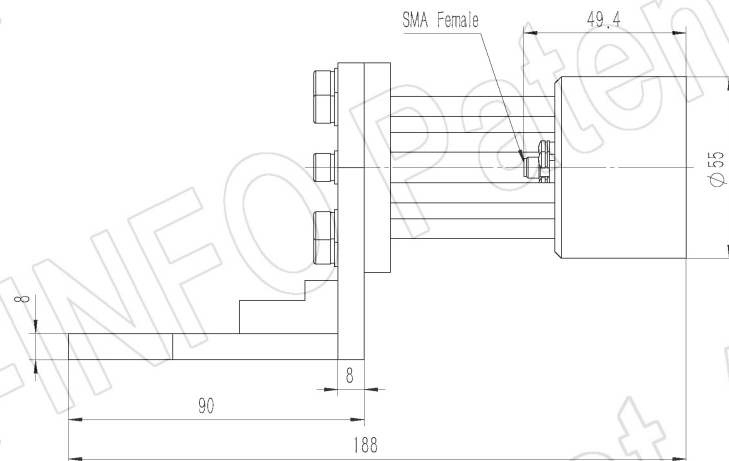

For reference only. See data sheet for the detailed specifications.

Technical Specification

Frequency Range(GHz)	2.0 - 8.0
Gain(dBic)	-8.0 - 6.0
	0 Typ.
Polarization	RHCP or LHCP
Axial Ratio(dB)	2.0 Typ.
	3.0 Max.
3dB Beamwidth(deg)	E Plane: 153 - 57
	H Plane: 156 - 57
VSWR	2.0: 1 Typ.
	3.0: 1 Max.
Connector	SMA-Female
Material	Al
Size(mm)	55 x 55 x 49.4
Net Weight(Kg)	0.13 Around

PATENT ID (China)

ZL201921373071.0, ZL201630454714.X

Outline Drawing (Size: mm)

SMA-Female Output (P/N: LX-2080SA_RHCP or LX-2080SA_LHCP)

AINFO Inc.

China(Beijing):
China(Chengdu):
USA :

Tel: (+86) 10-6266-7326,
Tel: (+86) 28-8519-2786,
Tel: (+1) 949-639-9688,

(+86) 10-6266-7327
(+86) 28-8519-3044
(+1) 949-639-9608

Fax: (+86) 10-6266-7379
Fax: (+86) 28-8519-3068
Fax: (+1) 949-639-9670

Website: www.ainfoinc.com
Email: sales@ainfoinc.com

SMA-Female Output with Round Mounting Bracket (Option, P/N: LX-20180-MB)

SMA-Female Output with L Type Mounting Bracket (Option, P/N: LX-20180-MBL)

SMA-Female Output with Radome (Option, P/N: LX-2080SA_RHCPSP0 or LX-2080SA_LHCPSP0, Outdoor Application)

SMA-Female Output with Round Mounting Bracket & Radome (Option, P/N: LX-20180-MB & LX-2080SA_RHCPSP0 or LX-2080SA_LHCPSP0, Outdoor Application)