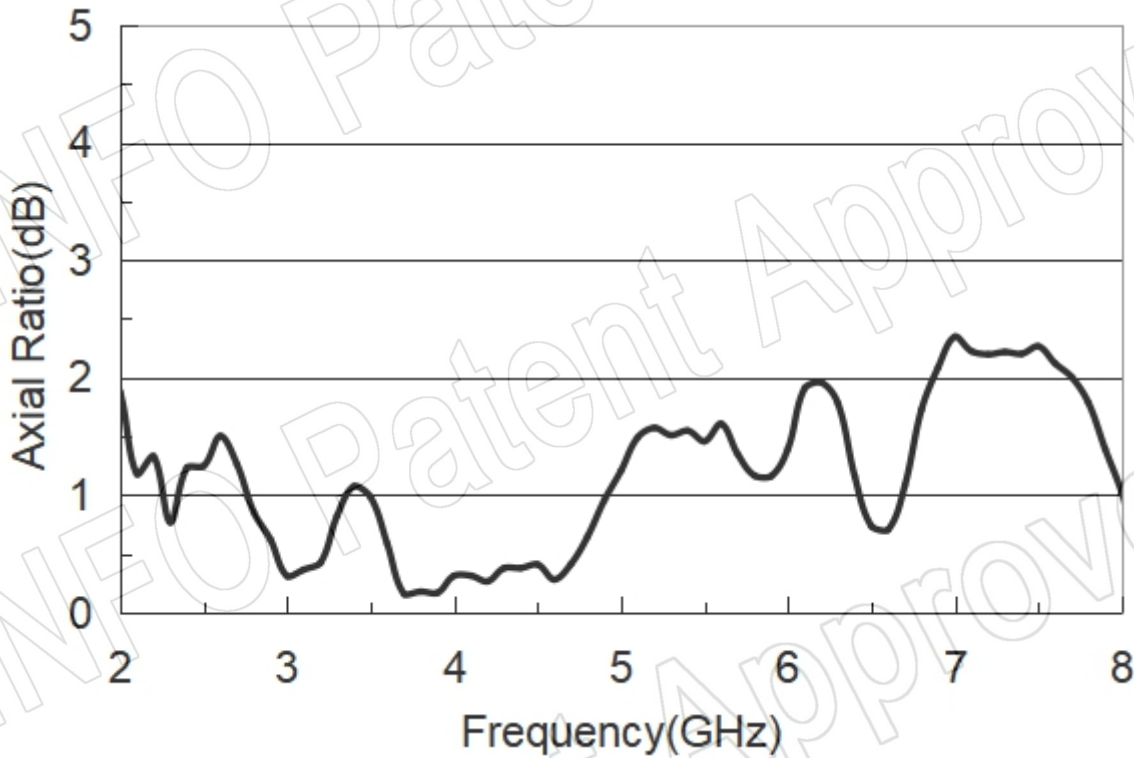

2. Axial Ratio