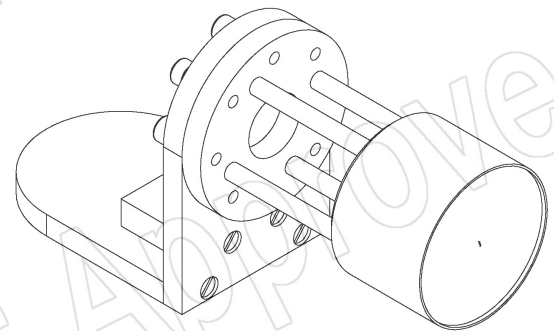

PATENT ID (China)

ZL201921373071.0, ZL201630454714.X

Outline Drawing (Size: mm)

SMA-Female Output (P/N: LX-2080SA_RHCP or LX-2080SA_LHCP)

AINFO Inc.

China(Beijing):
China(Chengdu):
USA :

Tel: (+86) 10-6266-7326,
Tel: (+86) 28-8519-2786,
Tel: (+1) 949-639-9688,

(+86) 10-6266-7327
(+86) 28-8519-3044
(+1) 949-639-9608

Fax: (+86) 10-6266-7379
Fax: (+86) 28-8519-3068
Fax: (+1) 949-639-9670

Website: www.ainfoinc.com
Email: sales@ainfoinc.com

SMA-Female Output with Round Mounting Bracket (Option, P/N: LX-20180-MB)

SMA-Female Output with L Type Mounting Bracket (Option, P/N: LX-20180-MBL)

SMA-Female Output with Radome (Option, P/N: LX-2080SA_RHCPSP0 or LX-2080SA_LHCPSP0, Outdoor Application)

SMA-Female Output with Round Mounting Bracket & Radome (Option, P/N: LX-20180-MB & LX-2080SA_RHCPSP0 or LX-2080SA_LHCPSP0, Outdoor Application)