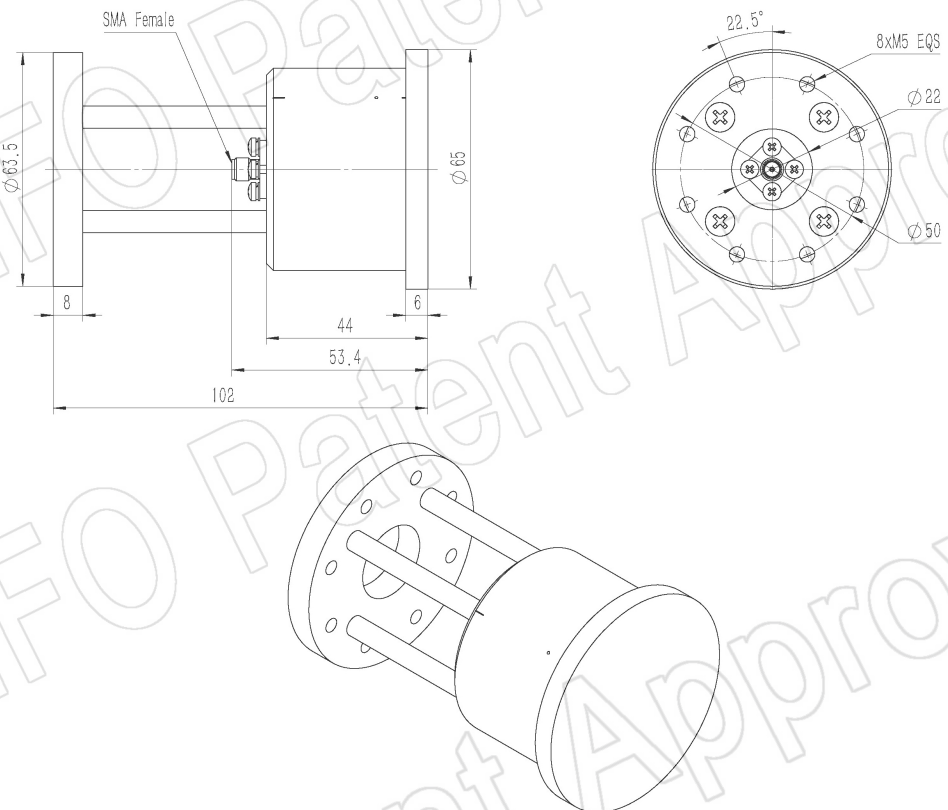

For reference only. See data sheet for the detailed specifications.

Technical Specification

Frequency Range(GHz)	2.0 - 8.0
Gain(dBic)	-8.0 - 6.0
	0 Typ.
Polarization	RHCP or LHCP
Axial Ratio(dB)	2.0 Typ.
	3.0 Max.
3dB Beamwidth(deg)	E Plane: 153 - 57
	H Plane: 156 - 57
VSWR	2.0: 1 Typ.
	3.0: 1 Max.
Connector	SMA-Female
Material	Al
Size(mm)	55 x 55 x 49.4
Net Weight(Kg)	0.13 Around

PATENT ID (China)

ZL201921373071.0, ZL201630454714.X

Outline Drawing (Size: mm)

SMA-Female Output (P/N: LX-2080SA_RHCP or LX-2080SA_LHCP)

AINFO Inc.

China(Beijing):
China(Chengdu):
USA :

Tel: (+86) 10-6266-7326,
Tel: (+86) 28-8519-2786,
Tel: (+1) 949-639-9688,

SMA-Female Output with L Type Mounting Bracket (Option, P/N: LX-20180-MBL)

SMA-Female Output with Radome (Option, P/N: LX-2080SA_RHCPSP0 or LX-2080SA_LHCPSP0, Outdoor Application)

SMA-Female Output with Round Mounting Bracket & Radome (Option, P/N: LX-20180-MB & LX-2080SA_RHCPSP0 or LX-2080SA_LHCPSP0, Outdoor Application)