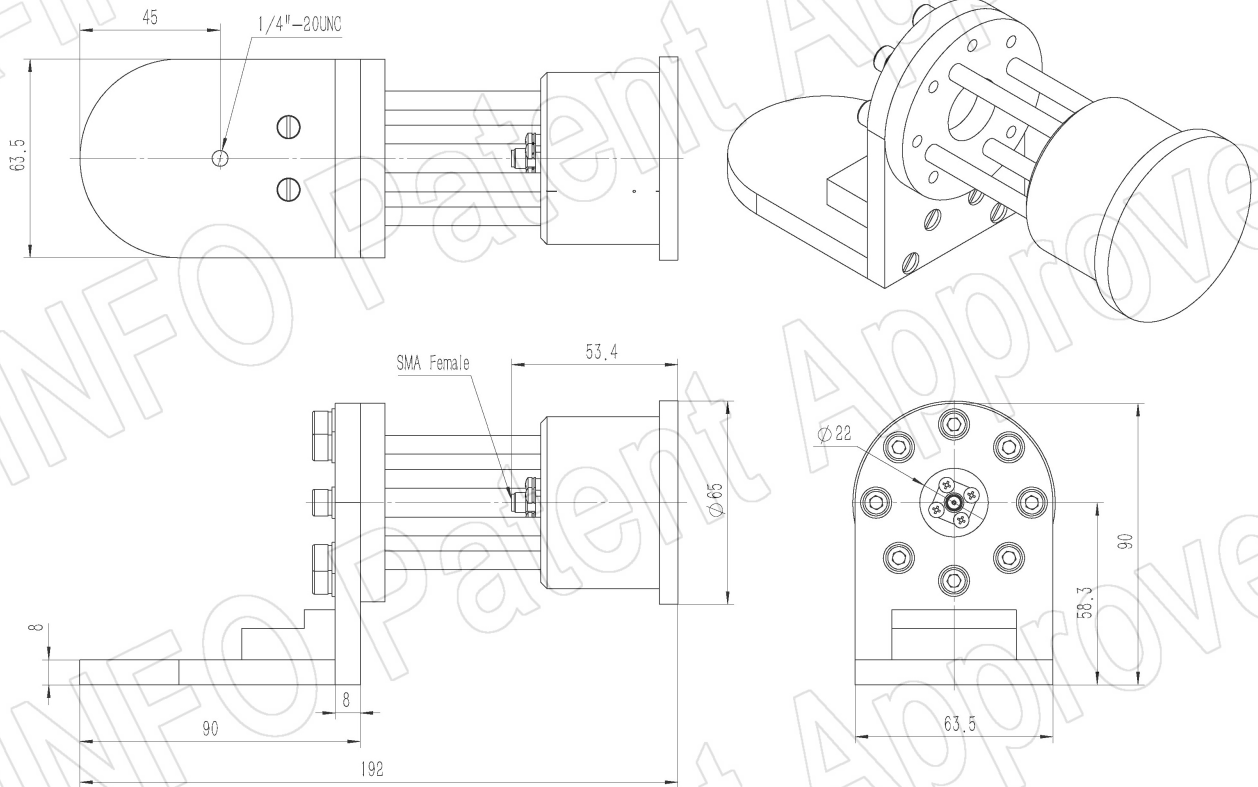

SMA-Female Output with L Type Mounting Bracket & Radome (Option, P/N: LX-20180-MBL & LX-2080SA_RHCPSPPO or LX-2080SA_LHCPSPPO, Outdoor Application)