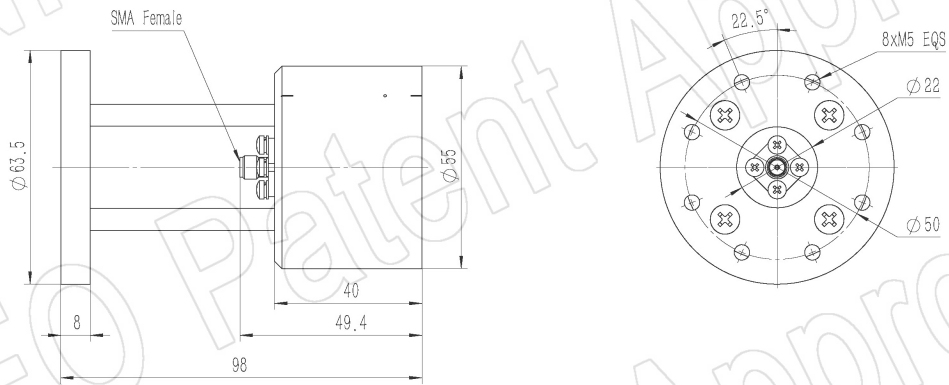

For reference only. See data sheet for the detailed specifications.

Technical Specification

Frequency Range(GHz)	2.0 - 8.0
Gain(dBic)	-8.0 - 6.0
	0 Typ.
Polarization	RHCP or LHCP
Axial Ratio(dB)	2.0 Typ.
	3.0 Max.
3dB Beamwidth(deg)	E Plane: 153 - 57
	H Plane: 156 - 57
VSWR	2.0: 1 Typ.
	3.0: 1 Max.
Connector	SMA-Female
Material	Al
Size(mm)	55 x 55 x 49.4
Net Weight(Kg)	0.13 Around

PATENT ID (China)

ZL201921373071.0, ZL201630454714.X

Outline Drawing (Size: mm)

SMA-Female Output (P/N: LX-2080SA_RHCP or LX-2080SA_LHCP)

AINFO Inc.

China(Beijing):
China(Chengdu):
USA :

Tel: (+86) 10-6266-7326,
Tel: (+86) 28-8519-2786,
Tel: (+1) 949-639-9688,

SMA-Female Output with L Type Mounting Bracket (Option, P/N: LX-20180-MBL)

SMA-Female Output with Radome (Option, P/N: LX-2080SA_RHCPSP0 or LX-2080SA_LHCPSP0, Outdoor Application)

SMA-Female Output with Round Mounting Bracket & Radome (Option, P/N: LX-20180-MB & LX-2080SA_RHCPSP0 or LX-2080SA_LHCPSP0, Outdoor Application)