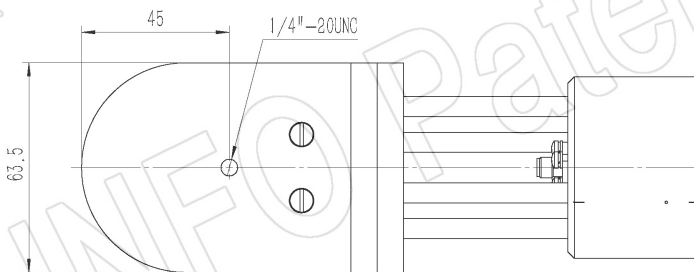

For reference only. See data sheet for the detailed specifications.

Technical Specification

Frequency Range(GHz)	2.0 - 8.0
Gain(dBic)	-8.0 - 6.0
	0 Typ.
Polarization	RHCP or LHCP
Axial Ratio(dB)	2.0 Typ.
	3.0 Max.
3dB Beamwidth(deg)	E Plane: 153 - 57
	H Plane: 156 - 57
VSWR	2.0: 1 Typ.
	3.0: 1 Max.
Connector	SMA-Female
Material	Al
Size(mm)	55 x 55 x 49.4
Net Weight(Kg)	0.13 Around

PATENT ID (China)

ZL201921373071.0, ZL201630454714.X

Outline Drawing (Size: mm)

SMA-Female Output (P/N: LX-2080SA_RHCP or LX-2080SA_LHCP)

AINFO Inc.

China(Beijing):
China(Chengdu):
USA :

Tel: (+86) 10-6266-7326,
Tel: (+86) 28-8519-2786,
Tel: (+1) 949-639-9688,

(+86) 10-6266-7327
(+86) 28-8519-3044
(+1) 949-639-9608

Fax: (+86) 10-6266-7379
Fax: (+86) 28-8519-3068
Fax: (+1) 949-639-9670

Website: www.ainfoinc.com
Email: sales@ainfoinc.com

SMA-Female Output with Round Mounting Bracket (Option, P/N: LX-20180-MB)

SMA-Female Output with L Type Mounting Bracket (Option, P/N: LX-20180-MBL)

SMA-Female Output with Radome (Option, P/N: LX-2080SA_RHCPSP0 or LX-2080SA_LHCPSP0, Outdoor Application)

SMA-Female Output with Round Mounting Bracket & Radome (Option, P/N: LX-20180-MB & LX-2080SA_RHCPSP0 or LX-2080SA_LHCPSP0, Outdoor Application)